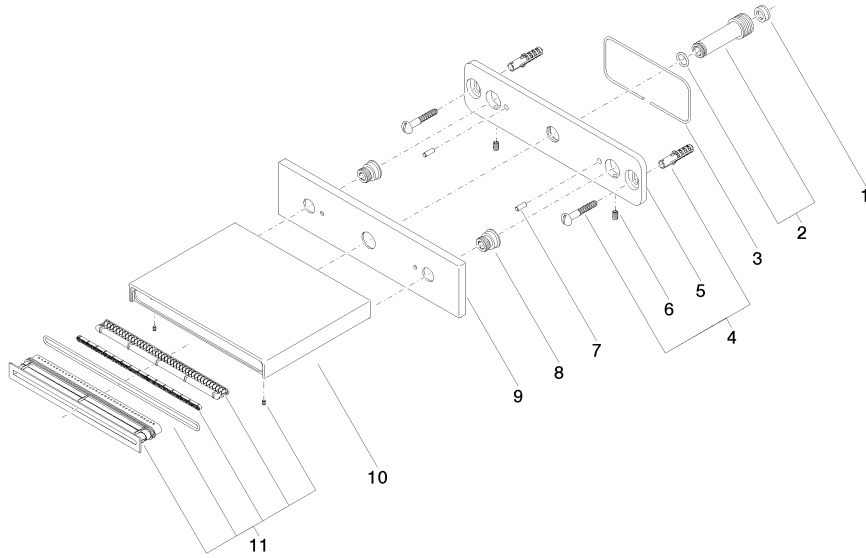

Recommended miscellaneous

	Concealed wall elbow - •min. recess depth 90 mm •max. recess depth 163 mm	35 085 970 90
---	--	---------------

Recommended miscellaneous

	Concealed wall elbow - •min. recess depth 90 mm •max. recess depth 163 mm	35 085 970 90
---	--	---------------

13 415 979

mm [inches]

Flow rate chart

Trajectory diagram

Certificates

WRAS_2306001.

13 415 979

Spare parts list

No.	Item Number	Name	Quantity used	Delivery time
1	09 23 01 057 90	flow reducer	1	2
2	90 24 03 213 00 90	connection	1	2
3	09 14 03 134 90	seal	1	2
4	04 30 31 024 01 90	fixing set	1	2
5	09 17 97 059 90	holder	1	2
6	09 31 11 036 90	pin	2	2
7	09 31 11 040 90	pin	2	2
8	09 24 03 214 90	nipple	2	2
9	09 27 78 031-27	rosette	1	60
10	09 11 78 003 20-27	spout	1	60
11	90 29 03 059 00 90	insert	1	2