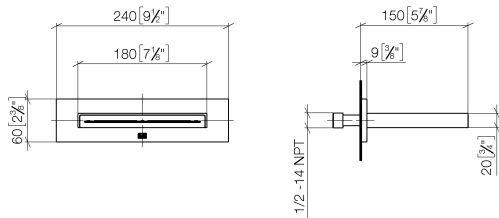

13 415 979

- 150mm projection
- CASCADE, max. flow rate 26.5 l/min (at 3 bar)
- cover plate 240 x 60 mm
- 1/2" connection
- plug-link mounting
- WRAS

Fits: IMO, LULU, MADISON, MEM, TARA, CL.1, LISSÉ, VAIA, META, CYO

Recommended miscellaneous

	Concealed wall elbow - •min. recess depth 90 mm •max. recess depth 163 mm	35 085 970 90
---	--	---------------

Recommended miscellaneous

	Concealed wall elbow - •min. recess depth 90 mm •max. recess depth 163 mm	35 085 970 90
---	--	---------------

13 415 979

mm [inches]

Flow rate chart

Trajectory diagram

Certificates

WRAS_2306001.

13 415 979

Spare parts list

No.	Item Number	Name	Quantity used	Delivery time
1	09 23 01 057 90	flow reducer	1	2
2	90 24 03 213 00 90	connection	1	2
3	09 14 03 134 90	seal	1	2
4	04 30 31 024 01 90	fixing set	1	2
5	09 17 97 059 90	holder	1	2
6	09 31 11 036 90	pin	2	2
7	09 31 11 040 90	pin	2	2
8	09 24 03 214 90	nipple	2	2
9	09 27 78 031-27	rosette	1	60
10	09 11 78 003 20-27	spout	1	60
11	90 29 03 059 00 90	insert	1	2